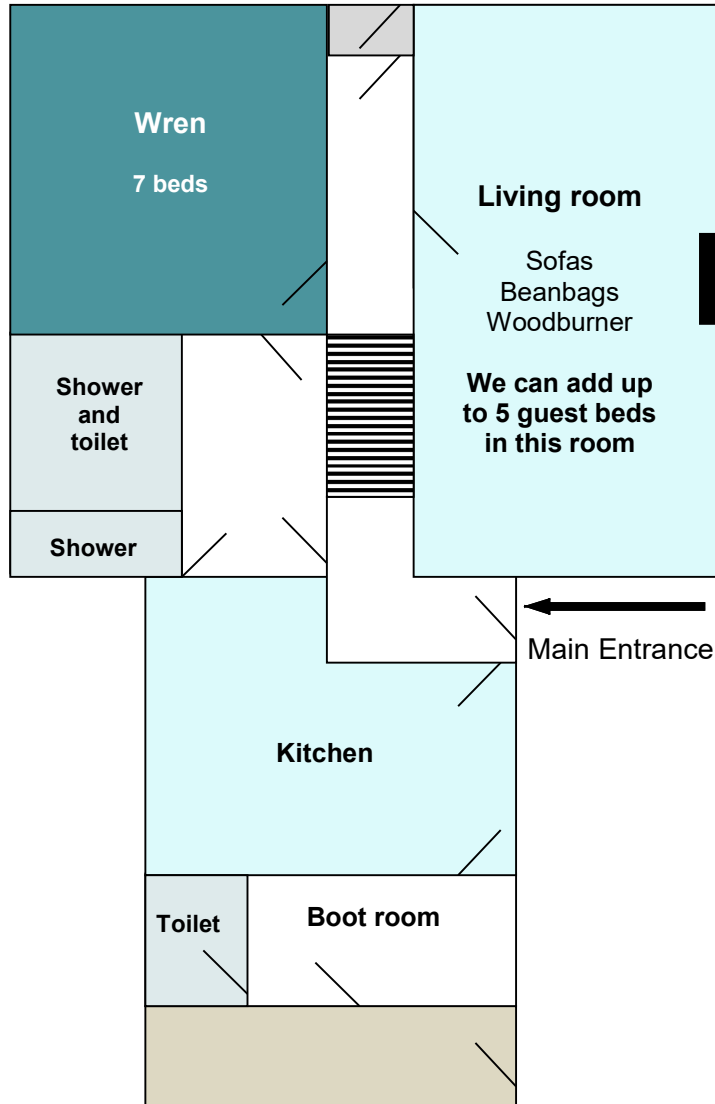

## Magdalen Farmhouse

Accommodation for up to 25 people

Can add up to 6 guest beds to take the maximum accommodation to 33

Upstairs