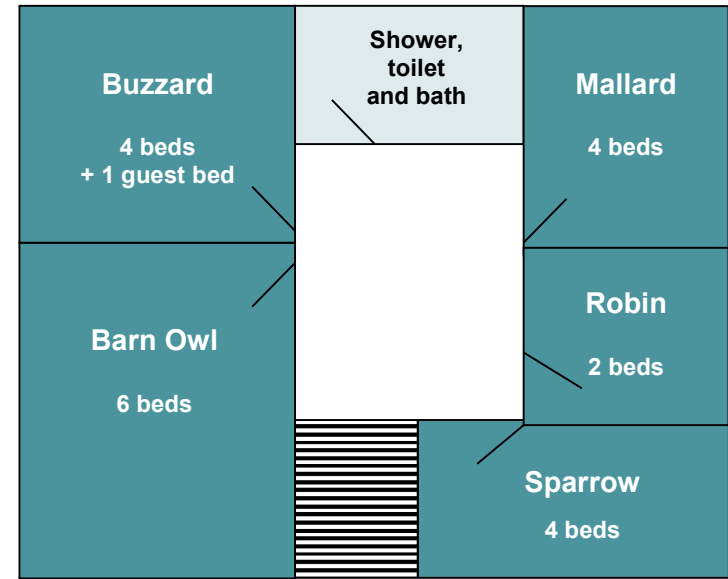

## Magdalen Farmhouse

Accommodation for up to 25 people

Can add up to 6 guest beds to take the maximum accommodation to 33

Upstairs